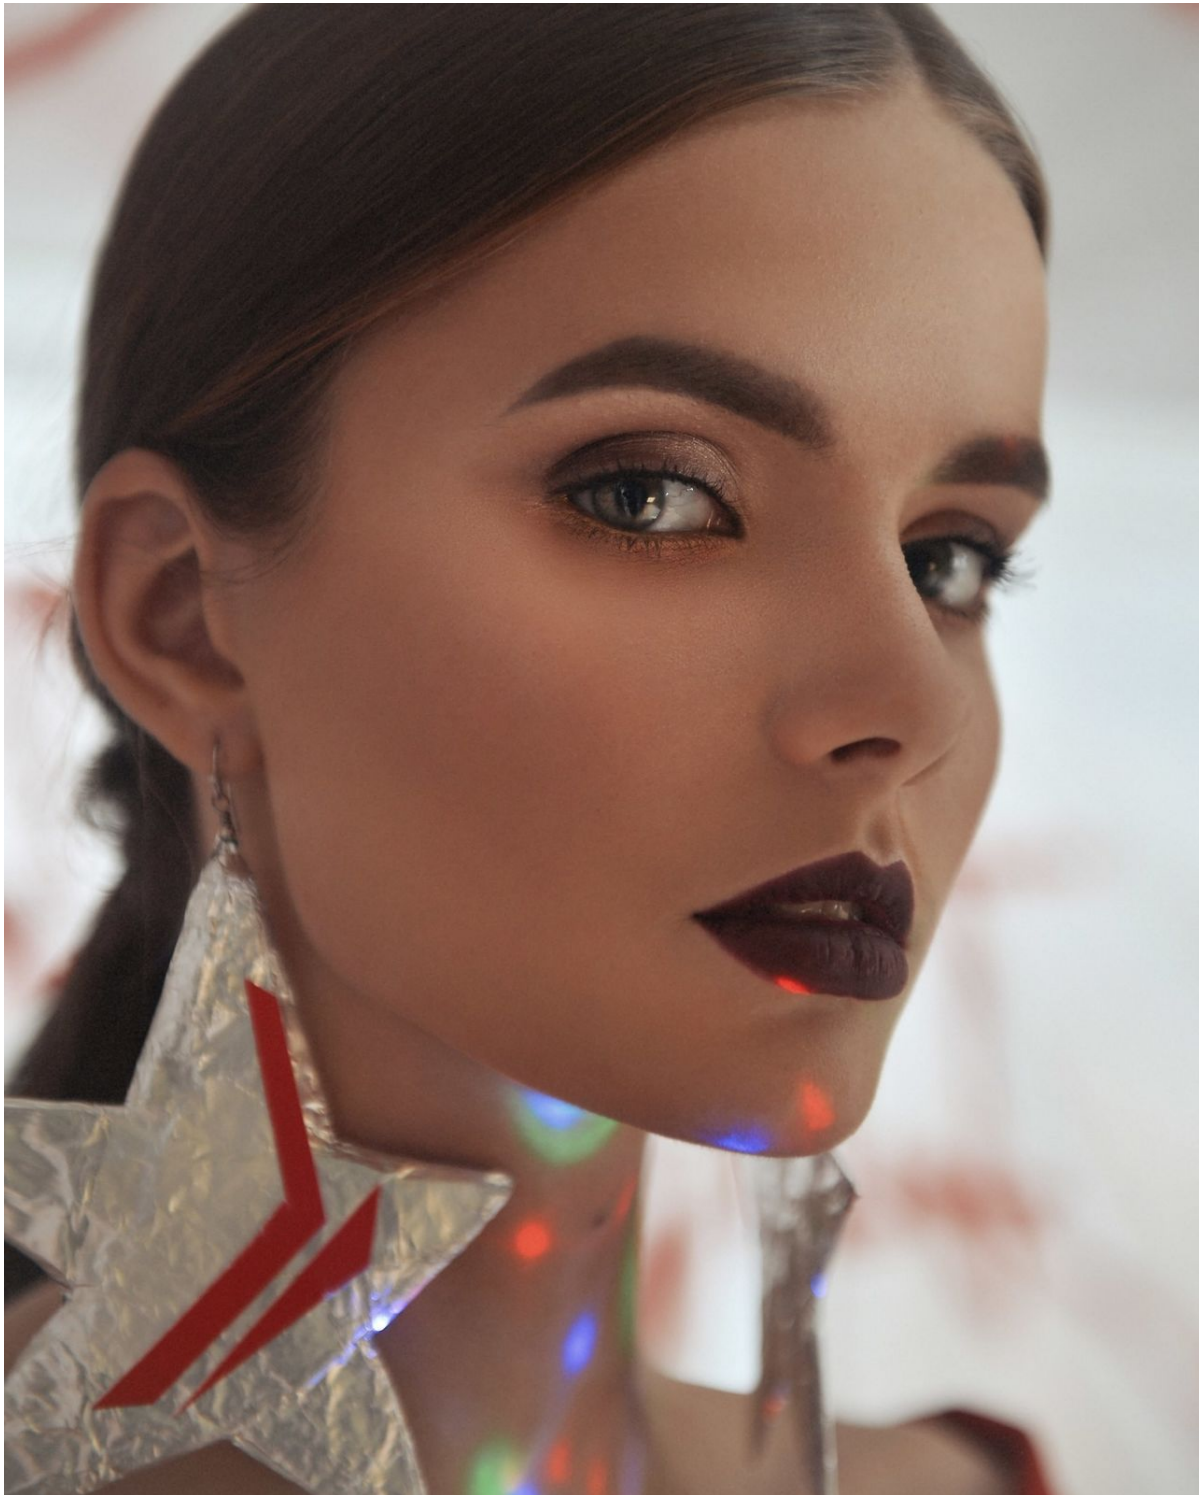

Liza Tasetskaya

andyfiordmodels.com/profile/liza-tasetskaya/

HEIGHT	177	BUST	86	WAIST	60	HIPS	90	SHOES	EU 39	HAIR	LIGHT BROWN
	5' 9½"		34"		23½"		35½"		US 8		

ANDY
FIORD
MODELS