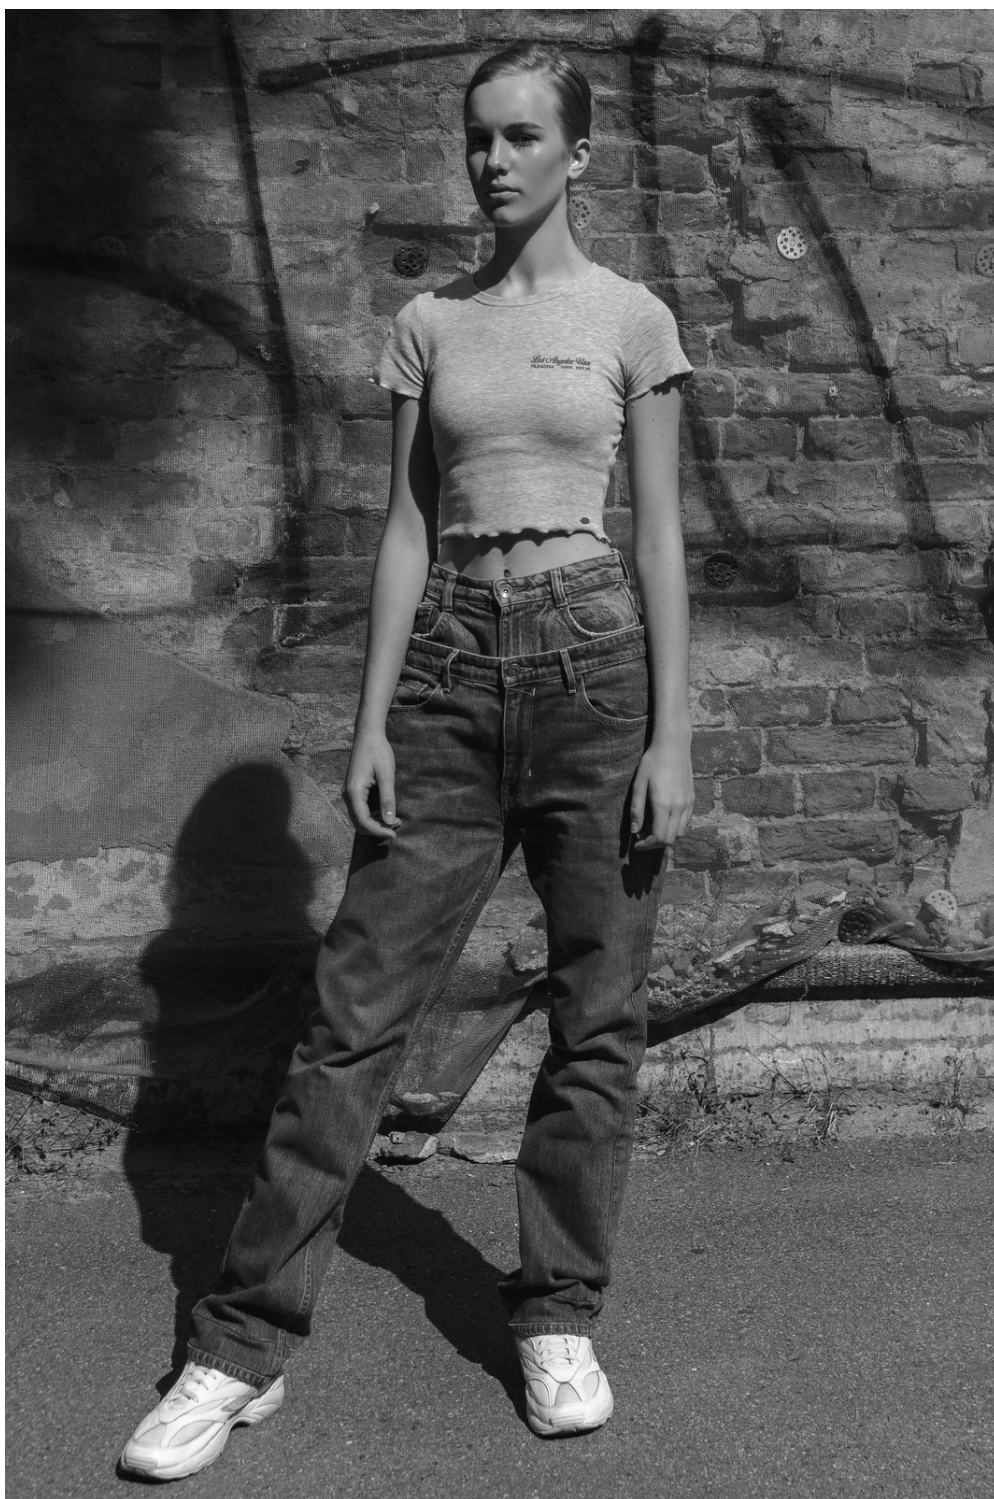

# Vera Podguzova

[andyfiordmodels.com/profile/vera-podguzova/](https://andyfiordmodels.com/profile/vera-podguzova/)

HEIGHT 174  
5' 8½"

BUST 80  
31½"

WAIST 60  
23½"

HIPS 88  
34½"

SHOES EU 39  
US 8

ANDY  
FIORD  
MODELS